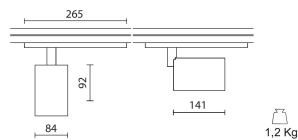

710-369B-21 Perfetto Puro
LKM DALI Zoom 29W
3000K CRI90

Design:

IP 20

Product Code	Color
--------------	-------

710-369B-21	Mat white
-------------	-----------

General specifications

Product type	Track lights
Mounting type	LKM 3-phase track DALI
Indoor/Outdoor light	Indoor
Description	Track light for LKM DALI 3-phase electrified tracks, specially developed for high efficiency COB LEDs. The rotation of the internal snoot modifies the beam angle from 16° to 45°. The group of switches Dip Switch allows the selection of different steps of wattage (13-15-17-19-21-23-25-27-29W)

Light distribution	Symmetric
Emission	Direct
Orientation	It can rotate up to 355° around the vertical axis and pivot up to 90° upwards.
Light beam	16° to 45°

Weight and dimension

Length (mm)	131
Width (mm)	213
Diameter (mm)	84
Weight (Kg)	1.2