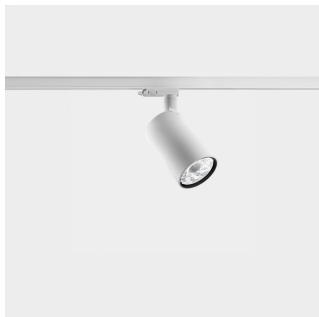

710-369B-21 Perfetto Puro
LKM DALI Zoom 29W
3000K CRI90

Design:

IP 20

Product Code	Color
--------------	-------

710-369B-21	Mat white
-------------	-----------

General specifications

Product type	Track lights
Mounting type	LKM 3-phase track DALI
Indoor/Outdoor light	Indoor
Description	Track light for LKM DALI 3-phase electrified tracks, specially developed for high efficiency COB LEDs. The rotation of the internal snoot modifies the beam angle from 16° to 45°. The group of switches Dip Switch allows the selection of different steps of wattage (13-15-17-19-21-23-25-27-29W)

Applications	Museums , Shops , Showrooms , Retail
--------------	--------------------------------------

Lighting specifications

i Stated L.O.R. and delivered lumens values are related to standard beam angle versions

Light distribution	Symmetric
Emission	Direct
Orientation	It can rotate up to 355° around the vertical axis and pivot up to 90° upwards.
Light beam	16° to 45°

Weight and dimension

Length (mm)	131
Width (mm)	213
Diameter (mm)	84
Weight (Kg)	1.2